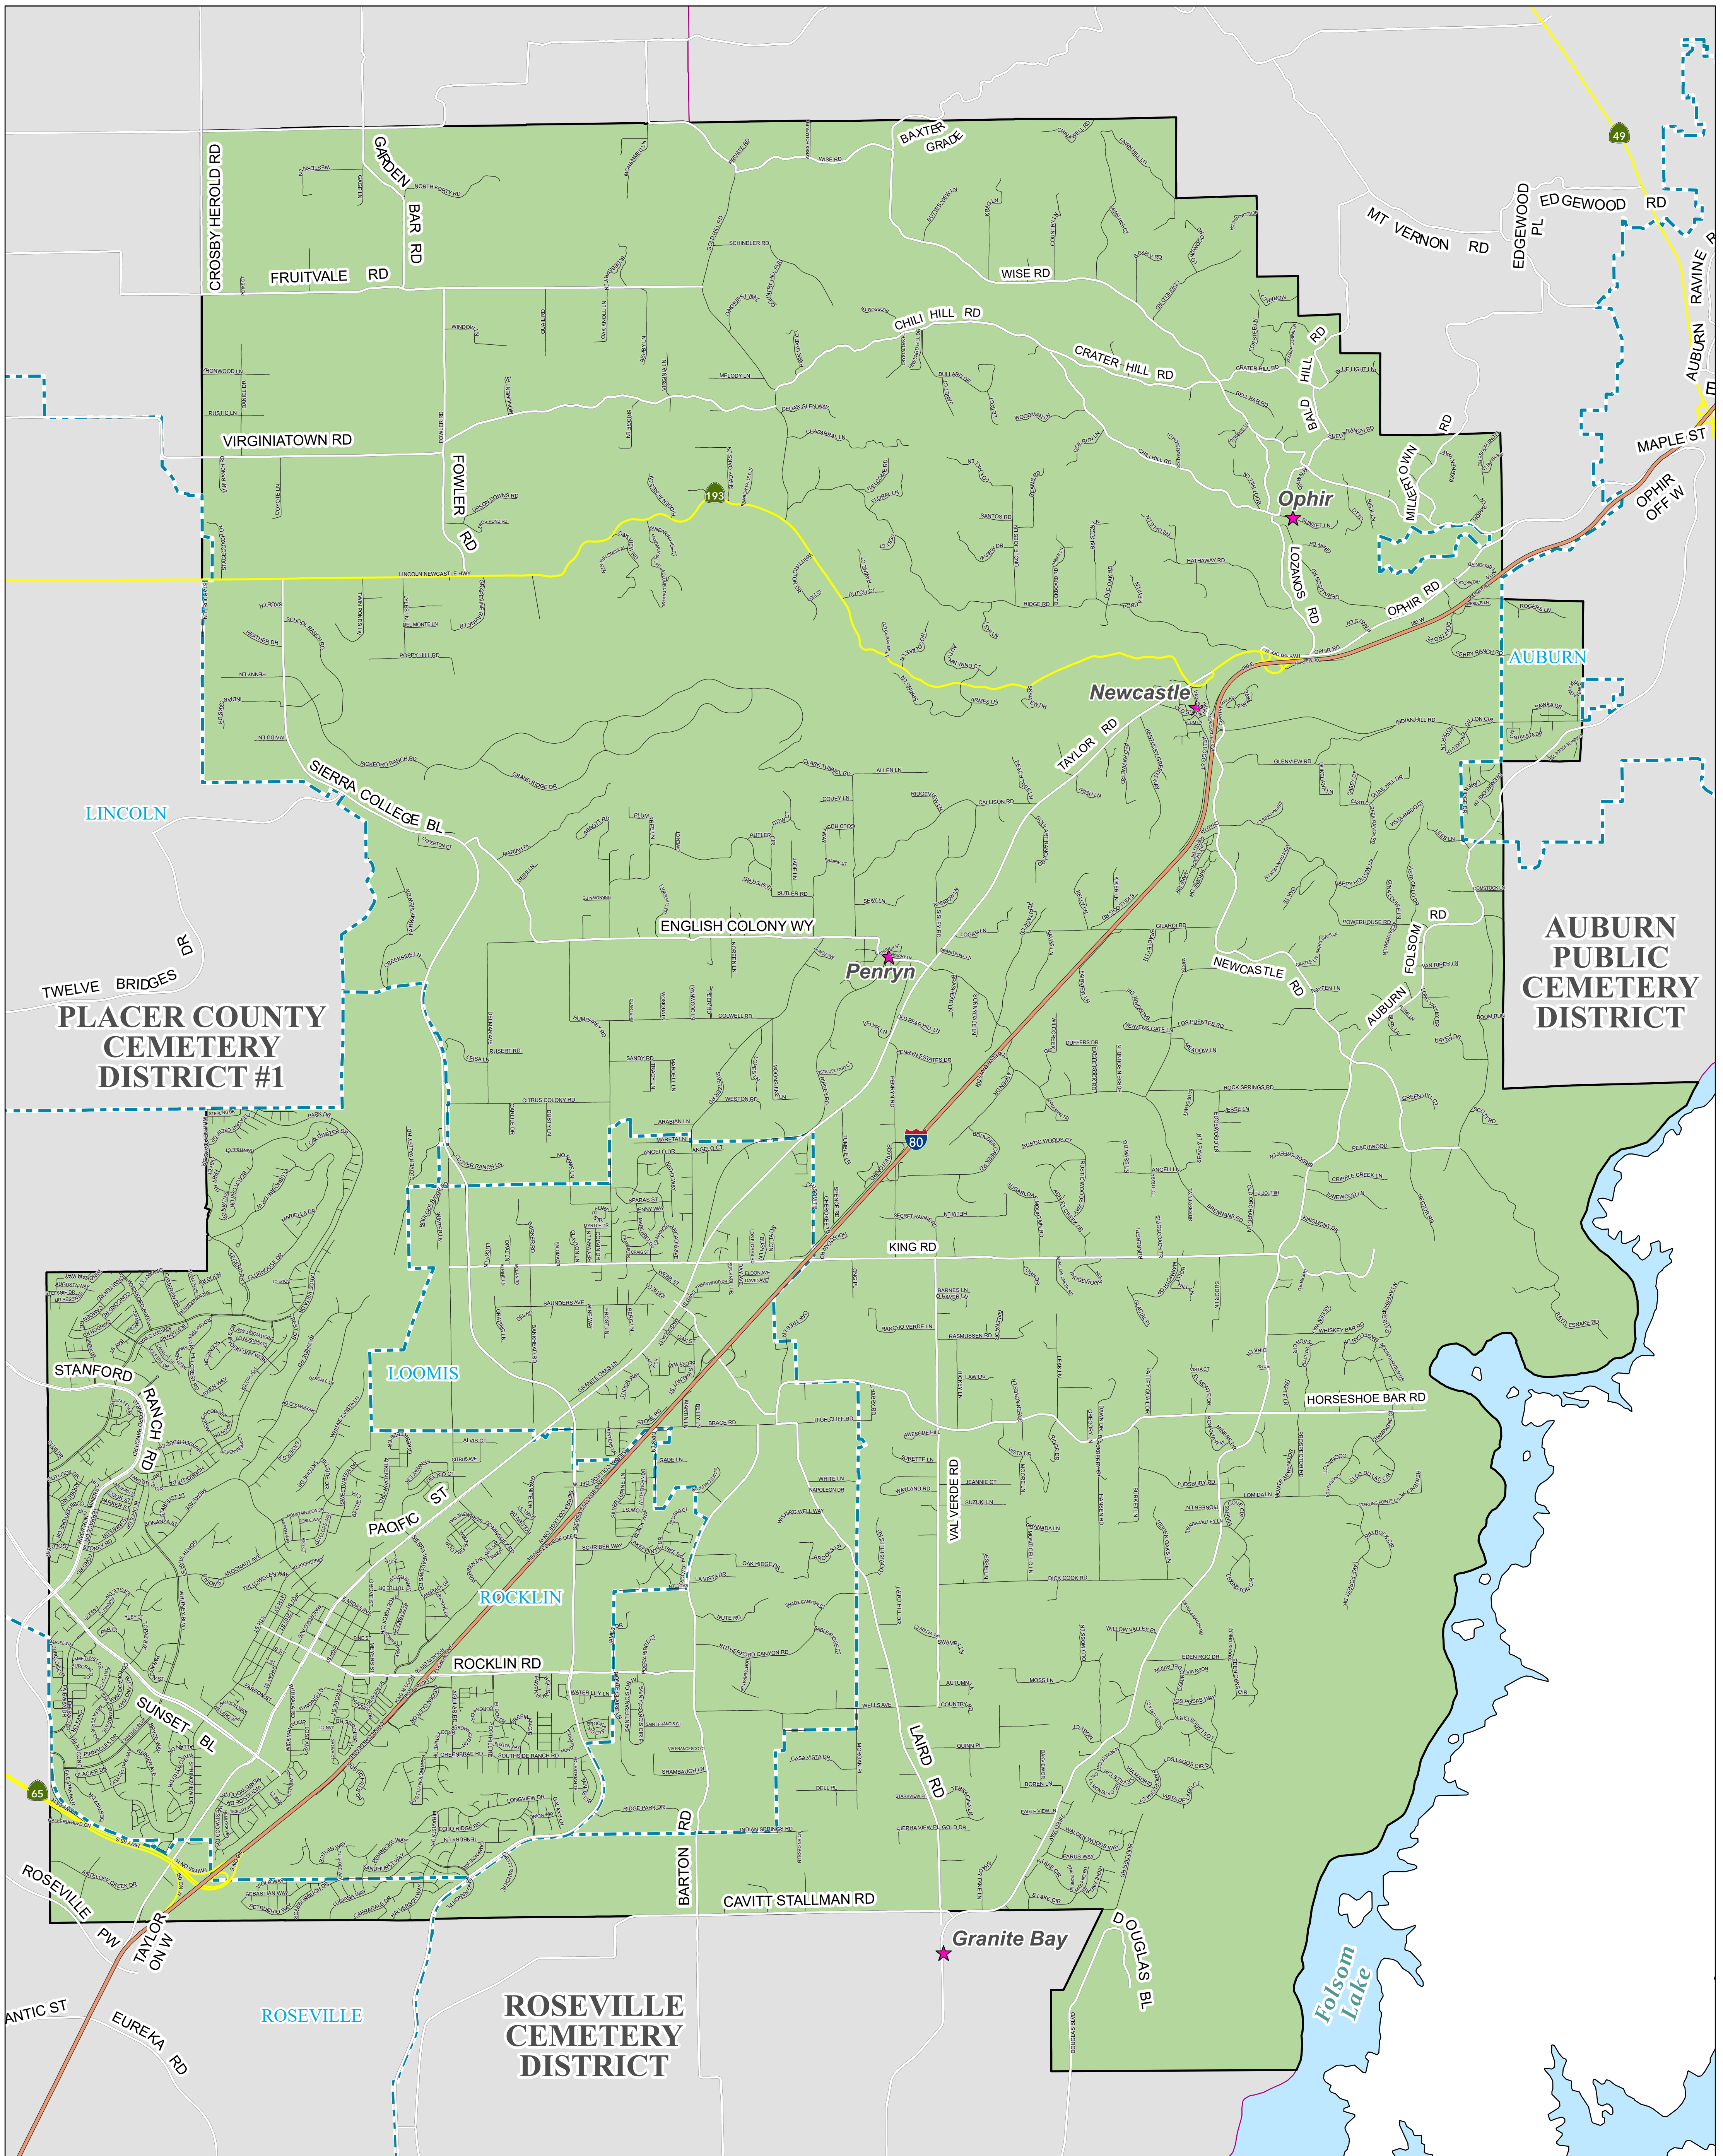

Newcastle Rocklin Gold Hill Cemetery District

2024

City Limits

Newcastle Rocklin Gold Hill Cemetery District

Cemetery Districts

0 1 2
Miles